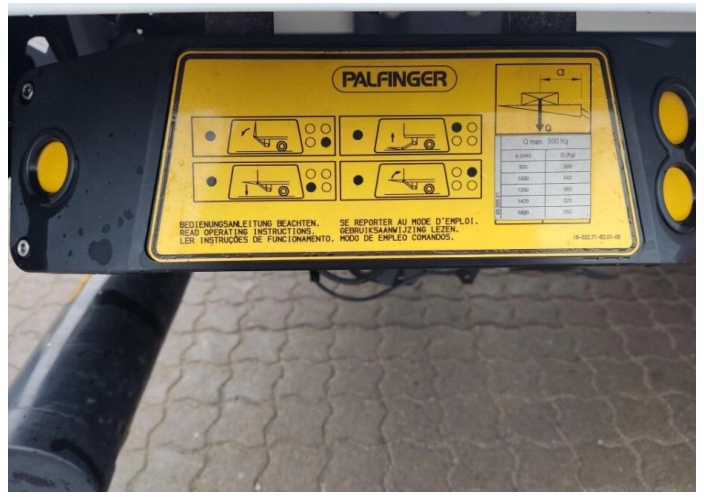

Dimensions and weights

Total mass	3 500 kg
Self-weight	2 660 kg
Payload	840 kg

Engine

Fuel	Diesel
Power	160 HP (118 kW)
Cylinder capacity	2 287 cm ³

Brakes

ABS	Yes
ASR	Yes

Cabin

Car radio	Yes
Central lock	Yes
On-board computer	Yes
Air conditioner	Yes
Electric window	Yes
Electric mirror	Yes
Immobiliser	Yes
Power steering	Yes
Cruise control	Yes
CD player	Yes
Multifunction steering wheel	Yes

Contact

Id. László Vörös

Senior Sales Executive | Sales Manager

+36 30 790 5966 | laslotruck@gmail.com

Images from

Laslo Truck | <https://laslotruck.com/en>

Vehicle data sheet: <https://laslotruck.com/en/vehicle/iveco-daily-35c16-box-trucktail-lift/>

1186 Budapest, Zádor utca 2.

Laslo Truck | <https://laslotruck.com/en>

Vehicle data sheet: <https://laslotruck.com/en/vehicle/iveco-daily-35c16-box-trucktail-lift/>

1186 Budapest, Zádor utca 2.