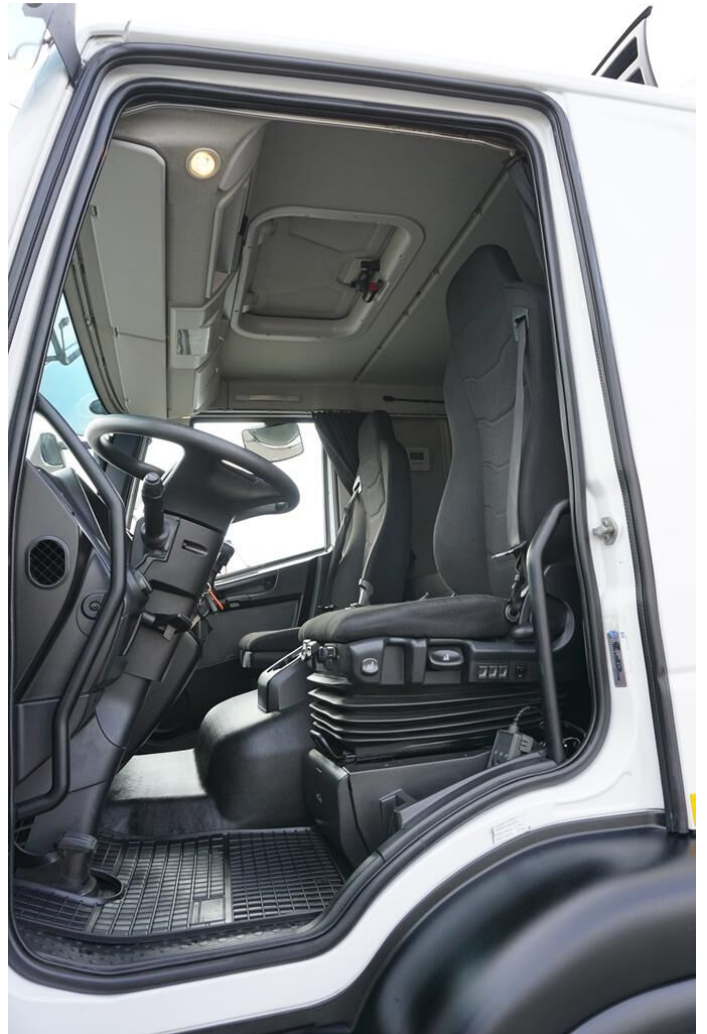

Laslo Truck | <https://laslotruck.com/en>

Vehicle data sheet: <https://laslotruck.com/en/vehicle/iveco-eurocargo-160-250-e-6-chlodnia-winda-14-europalet/>

1186 Budapest, Zádor utca 2.