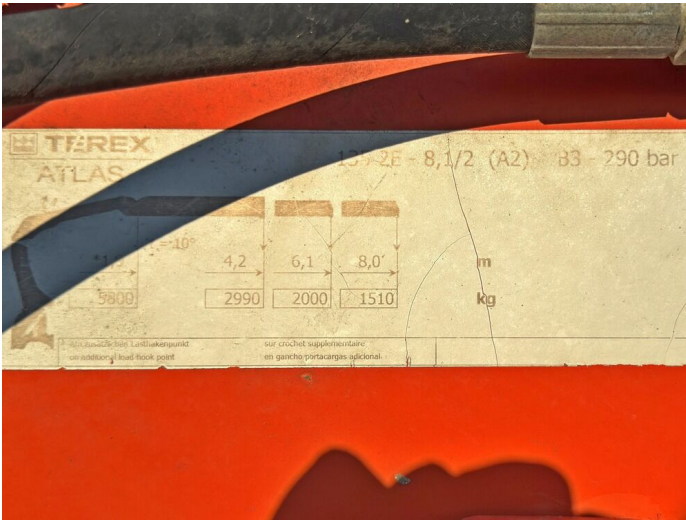

Laslo Truck | <https://laslotruck.com/en>

Vehicle data sheet: <https://laslotruck.com/en/vehicle/volvo-fm-380-kipper-510-m-atlas-terex-135-2me-a2/>

1186 Budapest, Zádor utca 2.