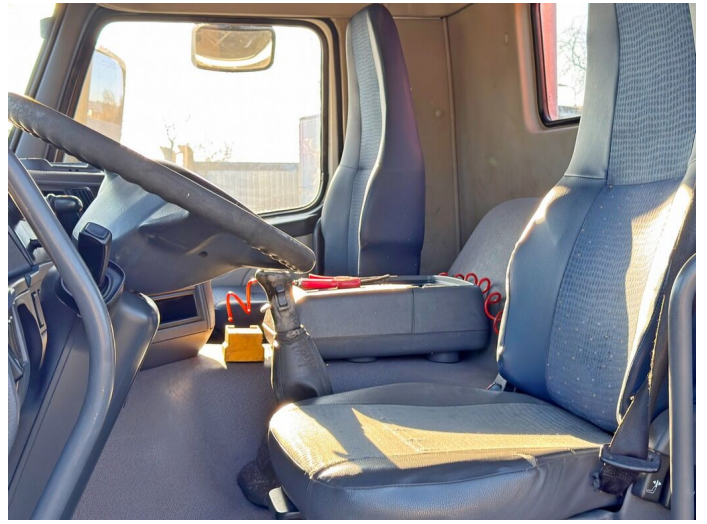

Laslo Truck | <https://laslotruck.com/en>

Vehicle data sheet: <https://laslotruck.com/en/vehicle/volvo-fm-380-kipper-510-m-atlas-terex-135-2me-a2/>

1186 Budapest, Zádor utca 2.