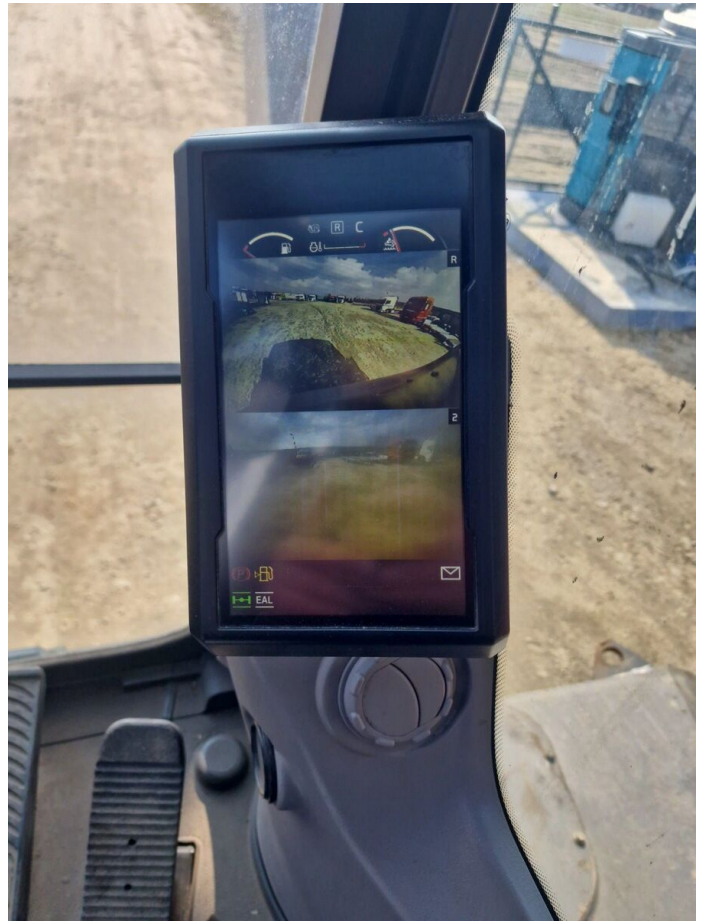

Laslo Truck | <https://laslotruck.com/hr>

Specifikacije vozila: <https://laslotruck.com/hr/vehicle/volvo-ewr150e-wheeled-excavator/>

1186 Budapest, Zádorova ulica 2.